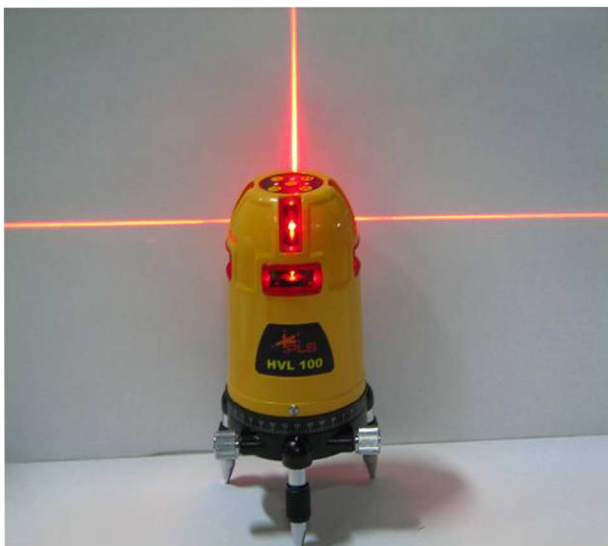

# HVL 100

**360 Degree Horizontal And Vertical Lines**  
**Fully Self Leveling**

**Package Includes:**

- HVL 100
- SLD Receiver (Optional)
- Heavy Duty Wall Bracket
- Rechargeable NiMH Batteries
- Layout Targets

**Applications**

- Interior Remodeling
- Ceramic Tile Layout
- Electrical / HVAC
- Wallpaper

**Horizontal Line +/- 1/8" @ 60 Feet (+/- 3 mm @ 20 meters)**

**Leveling Range +/- 4 Degrees**

**Mounts To PLS Elevator Tripod And PLS Wall Bracket**