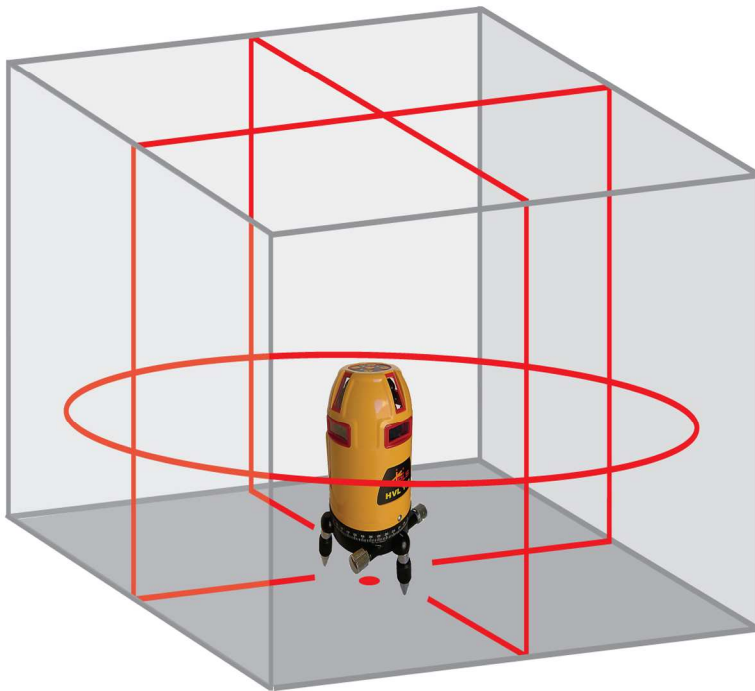

# HVL 100

**360 Degree Horizontal And Vertical Lines**  
**Fully Self Leveling**

**Package Includes:**

- HVL 100
- SLD Receiver (Optional)
- Heavy Duty Wall Bracket
- Rechargeable NiMH Batteries
- Layout Targets

**Applications**

- Interior Remodeling
- Ceramic Tile Layout
- Electrical / HVAC
- Wallpaper

**Horizontal Line +/- 1/8" @ 60 Feet (+/- 3 mm @ 20 meters)**

**Leveling Range +/- 4 Degrees**

**Mounts To PLS Elevator Tripod And PLS Wall Bracket**